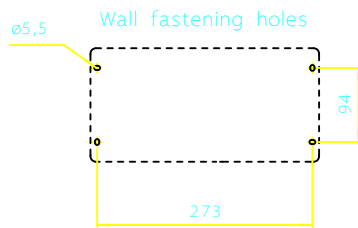

Diritti riservati All rights reserved

dimensions in mm
Date 17/07/14
Sign Pezzimenti

TM 2914 GB
Junction box 145x144 IP66/IP67 1:5

Scale