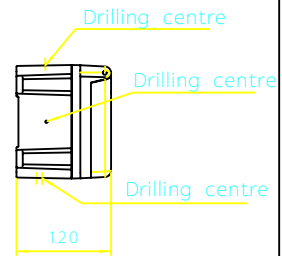

Diritti riservati All rights reserved

dimensions in mm
Date 17/07/14
Sign Pezzimenti

TM 2914 GB
Junction box 145x144 IP66/IP67 1:5

Scale